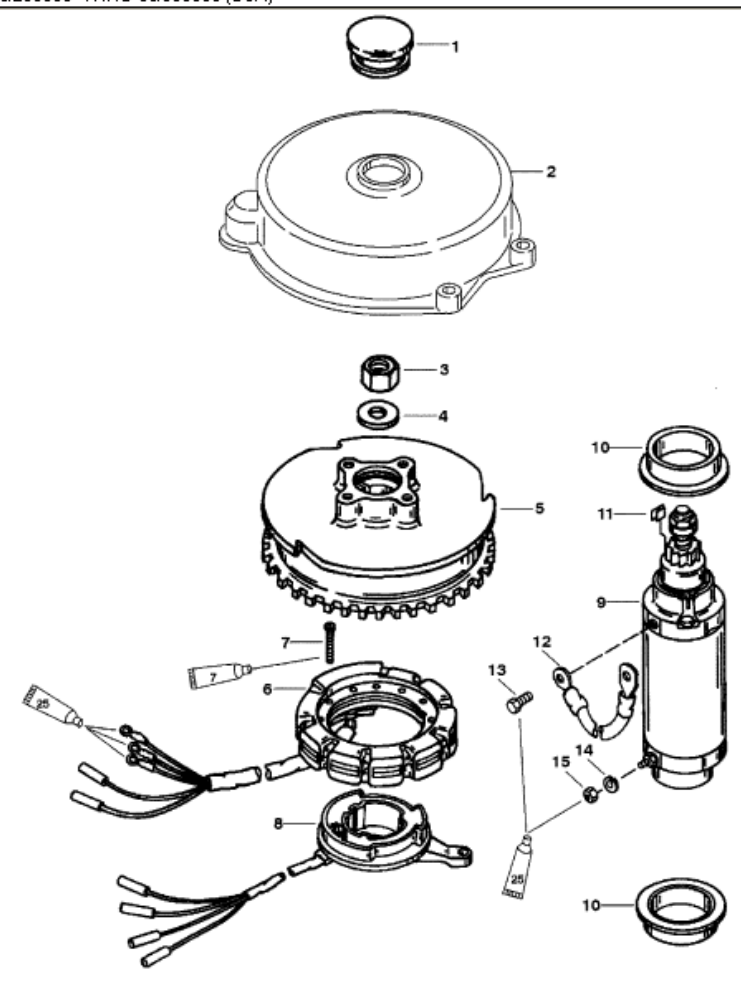

Parts List

Ref	Class	Part	Description	Qty	Comment	Footnote
1	19	89219	FLYWHEEL PLUG	1		
2		812777T 1	FLYWHEEL COVER	1		2
3	11	42979	NUT	1		
4	12	68229	WASHER	1		
5	261	9008A50	FLYWHEEL	1		2
6	398	9873A35	STATOR	1		
7	10	40073 30	SCREW	4		
8		99021A16	TRIGGER	1		
9	50	44369A 1	STARTER MOTOR	1		
10		56703	COLLAR	2		
11		57247	STOP	2		
12	84	88807A31	WIRE	1		
13	10	69035	SCREW	1		
14	13	26992	LOCKWASHER	1		
15	11	64015	NUT	1		

- Loctite 271 (92-809820)
- Liquid Neoprene (92-25711-2)